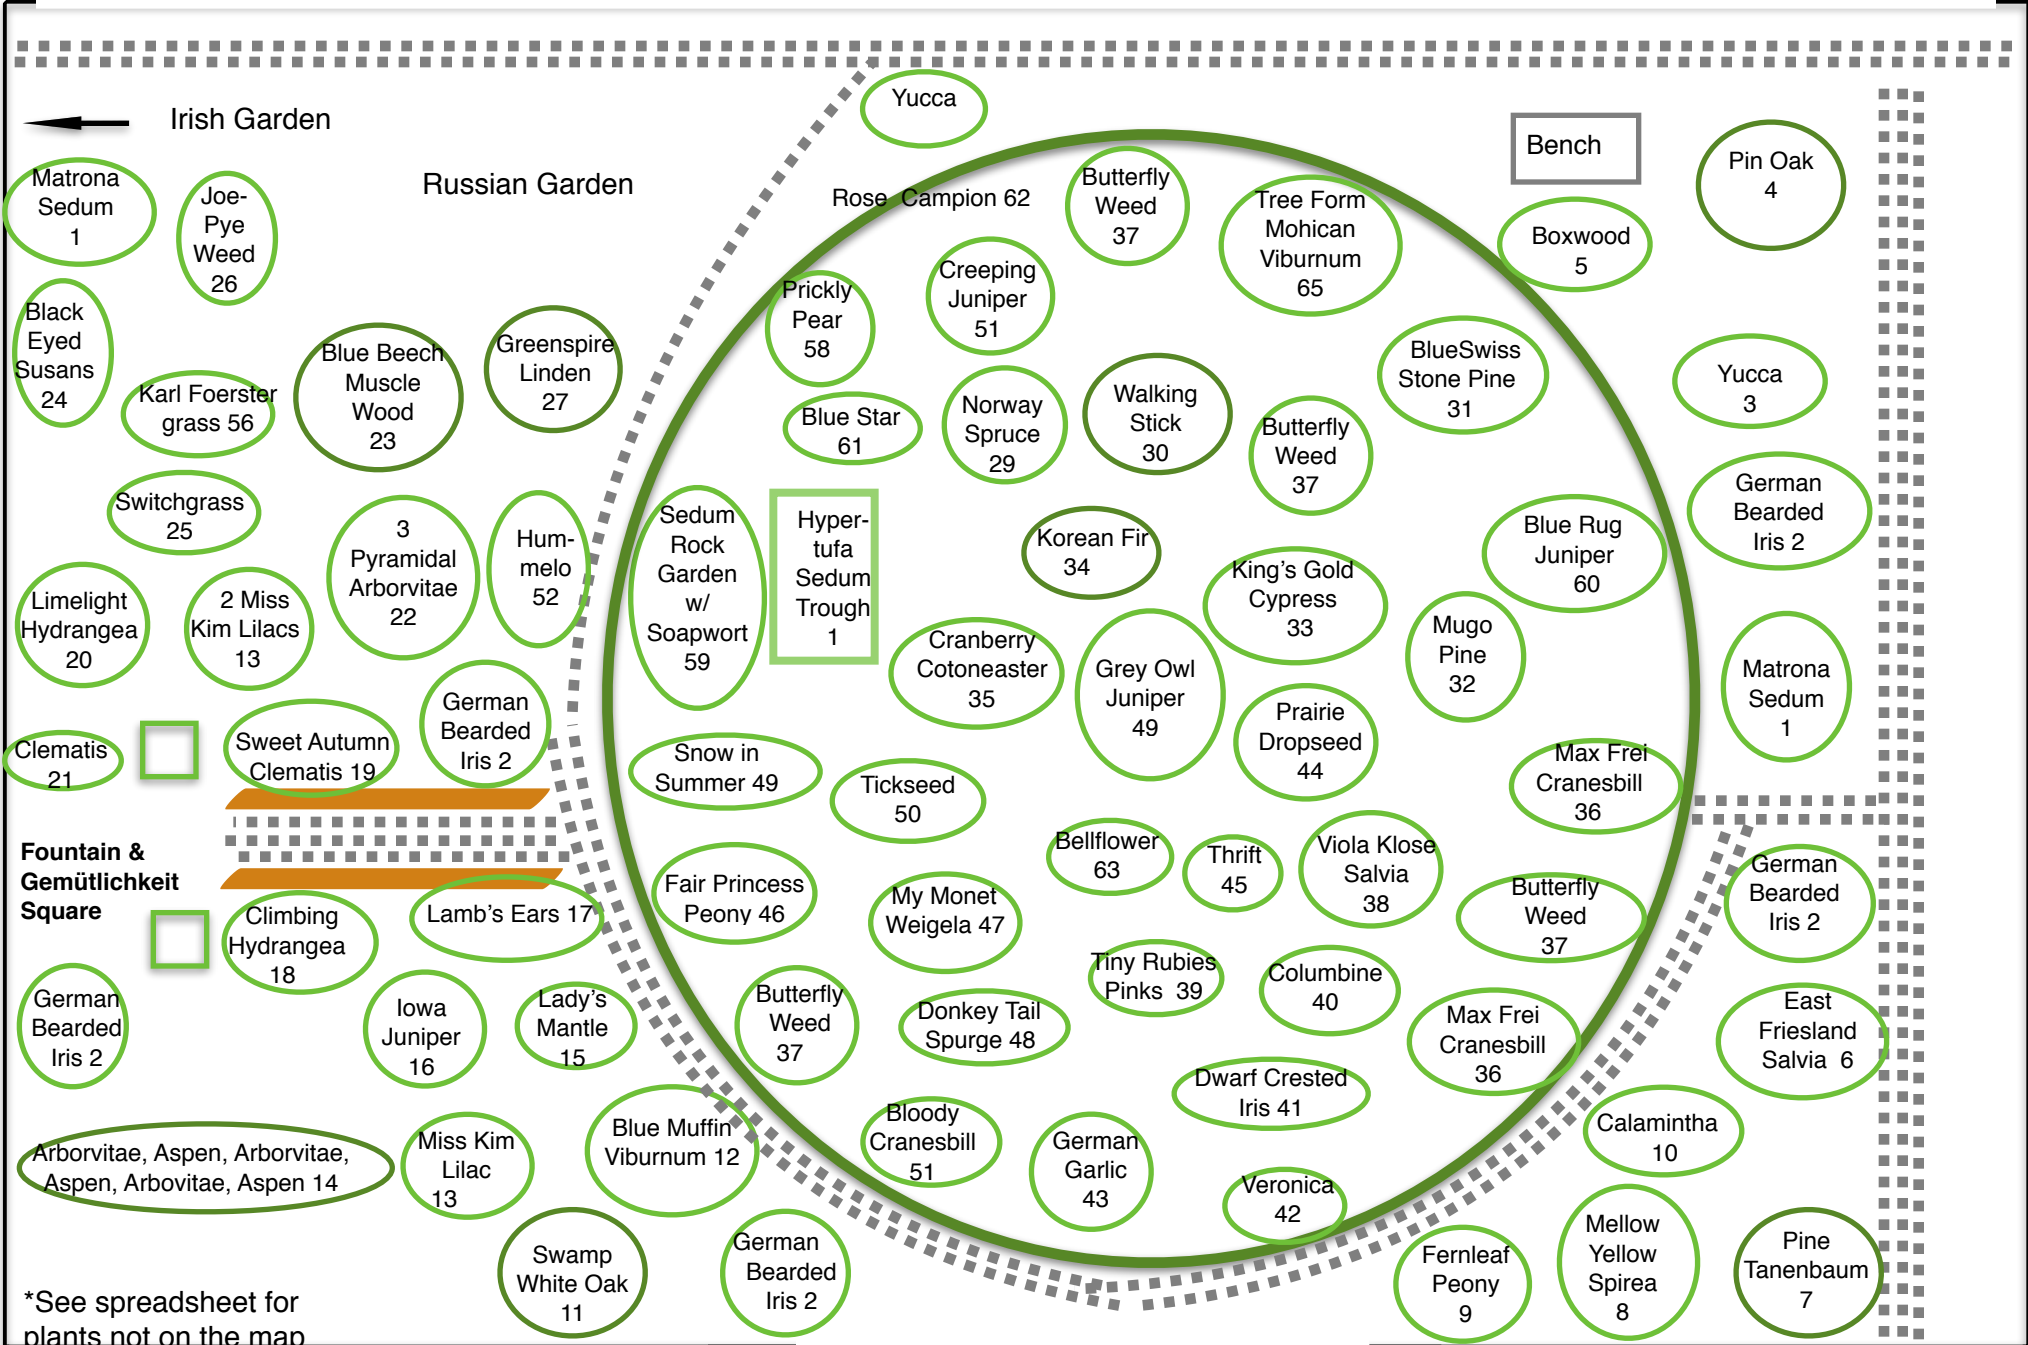

German Garden

*See spreadsheet for plants not on the map

	Common Name	Botanic Name	Cultivation Notes
1	Sedum 'Matrona'	developed in Germany	blooms late summer to fall, pink, zone 3-9
	Sedum 'Vera Jameson'		blooms June-August, pink, zone 4-9
	Sedum reflexum		blooms June-August, color, zone 3-9
	Sedum 'Angelina'		blooms June- August, yellow, zone 3-9
	Sedum 'Dazzleberry'		blooms June-August, fuschia, zone 4-9
	Fine gold leaf hyper tufa sedum		yellow/pale green, zone 9-11
2	German Bearded Iris	Iris germanica	blooms late May, yellow, zone
3	Golden Sword Yucca	Yucca 'Golden Sword'	blooms late June, white, zone 5-9
4	Pin Oak	Quercus palustris	zone 4-8
5	Green Mountain Boxwood	Buxus 'Green Mountain'	zone 4-9
6	East Friesland Salvia	Salvia x sylvestris 'East Friesland'	blooms early June, dark blue, zone 4-9
7	Pine Tanenbaum	Pinus mugo 'Iseli'	zone 2-8
8	Mellow Yellow Spirea	Spiraea thunbergii Ogon	zone 4-9
9	Fernleaf Peony	Paeonia tenuifolia	blooms late May, red, zone 3-9
10	Calamintha	Calamintha nepetoides 'montrose white' and 'blue cloud'	blooms late June, white or blue, zone 4-9, clumping form, noninvasive
11	Swamp White Oak	Quercus bicolor	zone 4-8
12	Blue Muffin Viburnum	Viburnum dentatum	blooms May/June, white, zone 3-8
13	Miss Kim Lilac	Syringa patula	blooms late May, pink/purple, zone 4-8
14	Arborvitae, Aspen window wall		forms a wall with "windows' for the Gemutlichkeit garden square
15	Lady's Mantle	Alchemilla mollis 'Thriller'	blooms late May, yellow, zone 3-9
16	Juniper	Juniperus chinensis 'Iowa'	zone 3-9