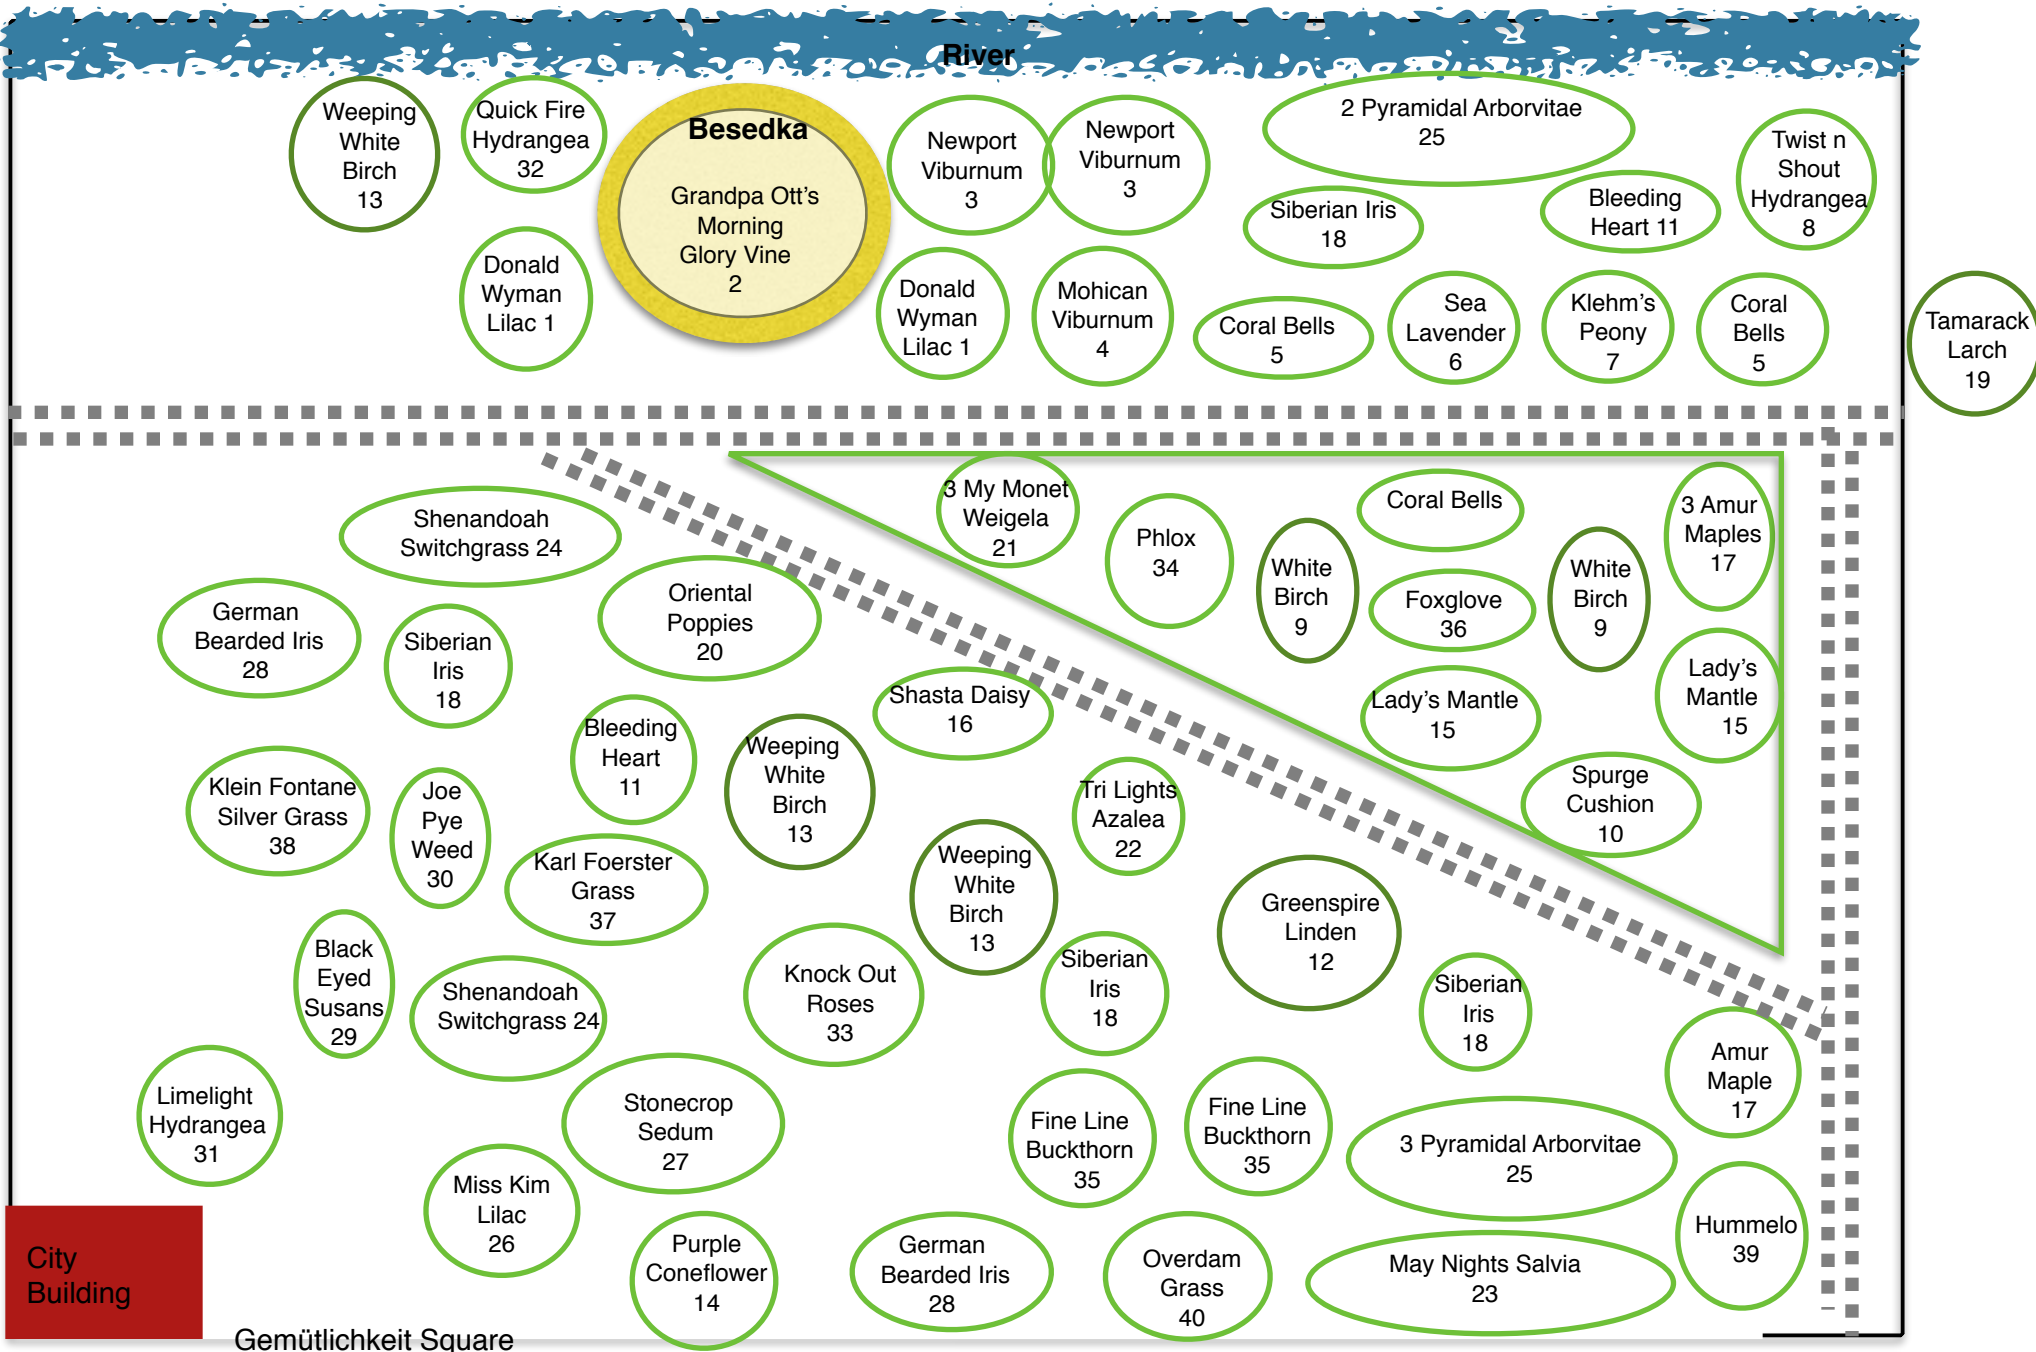

Russian Garden

River

	Common Name	Botanic Name	Misc.
1	Donald Wyman Lilac	Syringa x prestoniae 'Donald Wyman'	blooms late May, pinkish purple, zone 2-7
2	Grandpa Ott's Morning Glory Vine	Morning glory	blooms summer thru fall, deep purple, zone 4-9
3	Newport Viburnum	Viburnum plicatum "Newzam"	blooms late spring, white, zone 5-8
4	Mohican Viburnum	Viburnum lantana	blooms late spring, white, zone 4-8
5	Coral Bells	Huecherella 'Day Glow Pink'	blooms late May, pink and red, zone 4-9
6	Sea Lavender	Limonium vulgare	blooms June/July, blue/purple, zone 3-9
7	Peony Klehm's earlibird	Paeonia 'Earlibird'	blooms late May, red, zone 3-8
8	Twist n Shout Hydrangea	Hydrangea paniculata 'Twist n Shout'	blooms June, pink/purple, zone 4-9
9	White Birch	Populus alba	zone 2-7
10	Bonfire Spurge Cushion	Euphorbia 'Bonfire'	blooms May/June, yellow, zone 5-9
11	Bleeding Heart	Dicentra	blooms June, pink and white, zone 3-9
12	Greenspire Linden	Tilia cordata	zone 3-9
13	Weeping White Birch	Betula pendula	zone 3-9
14	Purple Coneflower	Echinacea purpurea	blooms in July, purple, zone 3-9
15	Lady's Mantle	Alchemilla mollis	blooms late May, yellow, zone 4-8
16	Shasta Daisy Goldrush/Snowcap	Leucanthemum superbum	blooms July-Sept, white, zone 4-9
17	Amur Maple	Acer ginnala	zone 3-9
18	Siberian Iris	Iris siberica	blooms early June, purple, zone 3-9
19	Tamarack American Larch	Larix laricina	zone 2-5
20	Oriental Poppies	Papaver orientale 'Turkenlouis' Papaver orientale 'Prince of Orange'	blooms early June, pale pink w/ brown centers, zone 2-9 blooms in June, orange w/ brown centers, zone 2-7
21	My Monet Weigela	Weigela florida 'Verweig'	blooms May/June, variegated fuschia and pale green, zone 4-6
22	Tri Lights Azalea	Azalea 'Tri Lights'	blooms May, pink, zone 4-9
23	May Night Salvia	Salvia x sylvestris 'Mainacht'	blooms June, deep purple, zone 4-9